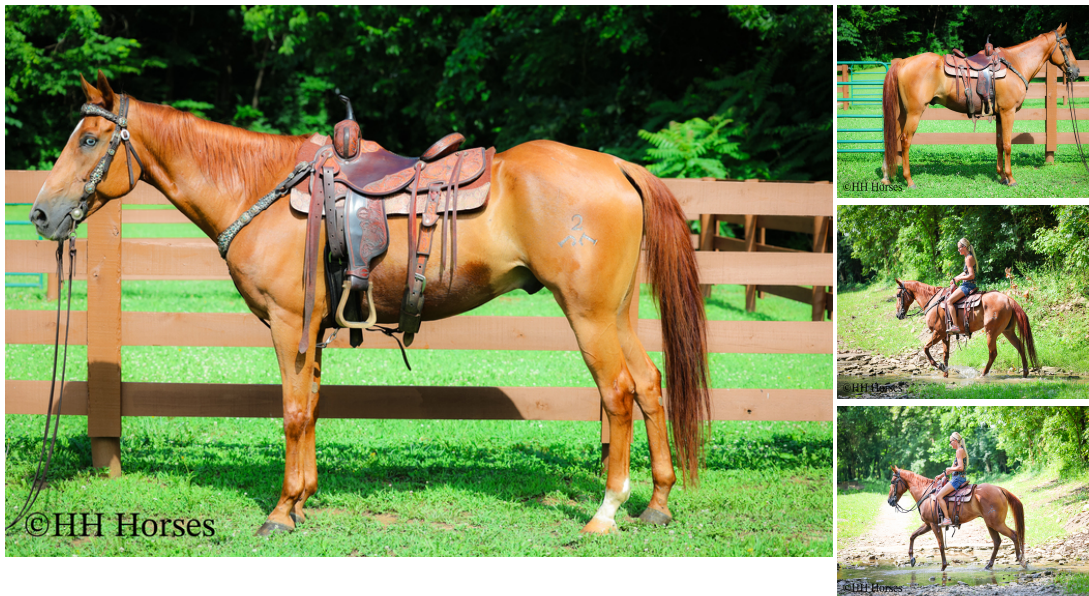

BEGINNER SAFE, GRANNY SAFE, YOUTH FRIENDLY SORREL QUARTER HORSE GELDING, TWO BLUE EYES, ANYONE CAN RIDE, EXTRA SAFE

\$ 8,000

Description

This is "MR GENTLE BLUE EYES", a very unique, super user friendly, family safe, and gentle SORREL QUARTER HORSE GELDING WITH TWO BLUE EYES that anyone can ride. This gelding has been used for ranch work, trail riding, and showing in the ranch pleasure classes. He is safe for the whole family to ride. He is not too fast and not too slow. He has a nice turnaround, a sliding stop, and he will move off of leg cues. He rides around collected and low headed. He is relaxed and calm in all situations. He is beginner friendly. He is very civilized on the ground, he stands tied, loads, bathes, and hauls. He also has been roped off of and will work cattle. He is solid, seasoned, honest, experienced, and the kind that will make you look like you know how to ride. He is a true gentleman and extra unique with his 2 blue eyes. He stands 15.3 hands tall and is 13 years old. He is versatile and has been ridden English and Western in the arena. He is a very soft nice mover that is so smooth to sit. He lopes circles in the wide open. He catches his leads and rides with his head where it is supposed to be. He's the hard to find kind. View video at <https://www.youtube.com/watch?v=tLlq9nLgiu8&t=193s> call 304-238-4155 www.handrhorses.com

Ad Type: For Sale

Status: Available

Name: MR GENTLE BLUE EYES

Gender: Gelding

Age: 13 yrs

Height: 15.3 hands

Color: Sorrel

Temperament: 2 (1 - calm; 10 - spirited)