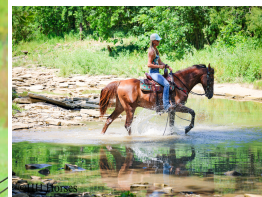

**GENTLE, VERSATILE, SURE FOOTED
CHOCOLATE ROCKY MOUNTAIN MORGAN
CROSSBRED GELDING, RIDES AND DRIVES**

\$ 4,800

Description

This is "CHOCOLATE FONDUE", a versatile, fun, sure footed, and unique CHOCOLATE ROCKY MOUNTAIN MORGAN CROSSBRED GELDING that is broke to ride and drive. This gelding stands 15.1 hands tall and is 7 years old. He has been driven to town and is traffic safe. He has also been driven through the cross country driving courses and he will cross water under harness or tack. He is a nice trail horse that will go anywhere you point him. He stands to harness, hitch, tack, mount, and groom. He has a very nice lope that is super smooth to sit. He walks out nicely on the trails and will go wherever you point him. He rides out alone or in a group. He is fine with dogs and side by sides. This gelding can handle the rocky stream beds and the steep terrain with ease. He gets along well with other horses. This is an affordable horse that you can ride or drive. View video at https://www.youtube.com/watch?v=sK_OaVlfmTQ call 304-238-4155 handrhorses

Ad Type: For Sale

Status: Available

Name: CHOCOLATE FONDUE

Gender: Gelding

Age: 7 yrs

Height: 15.1 hands

Color: Chocolate

Temperament: 2 (1 - calm; 10 - spirited)